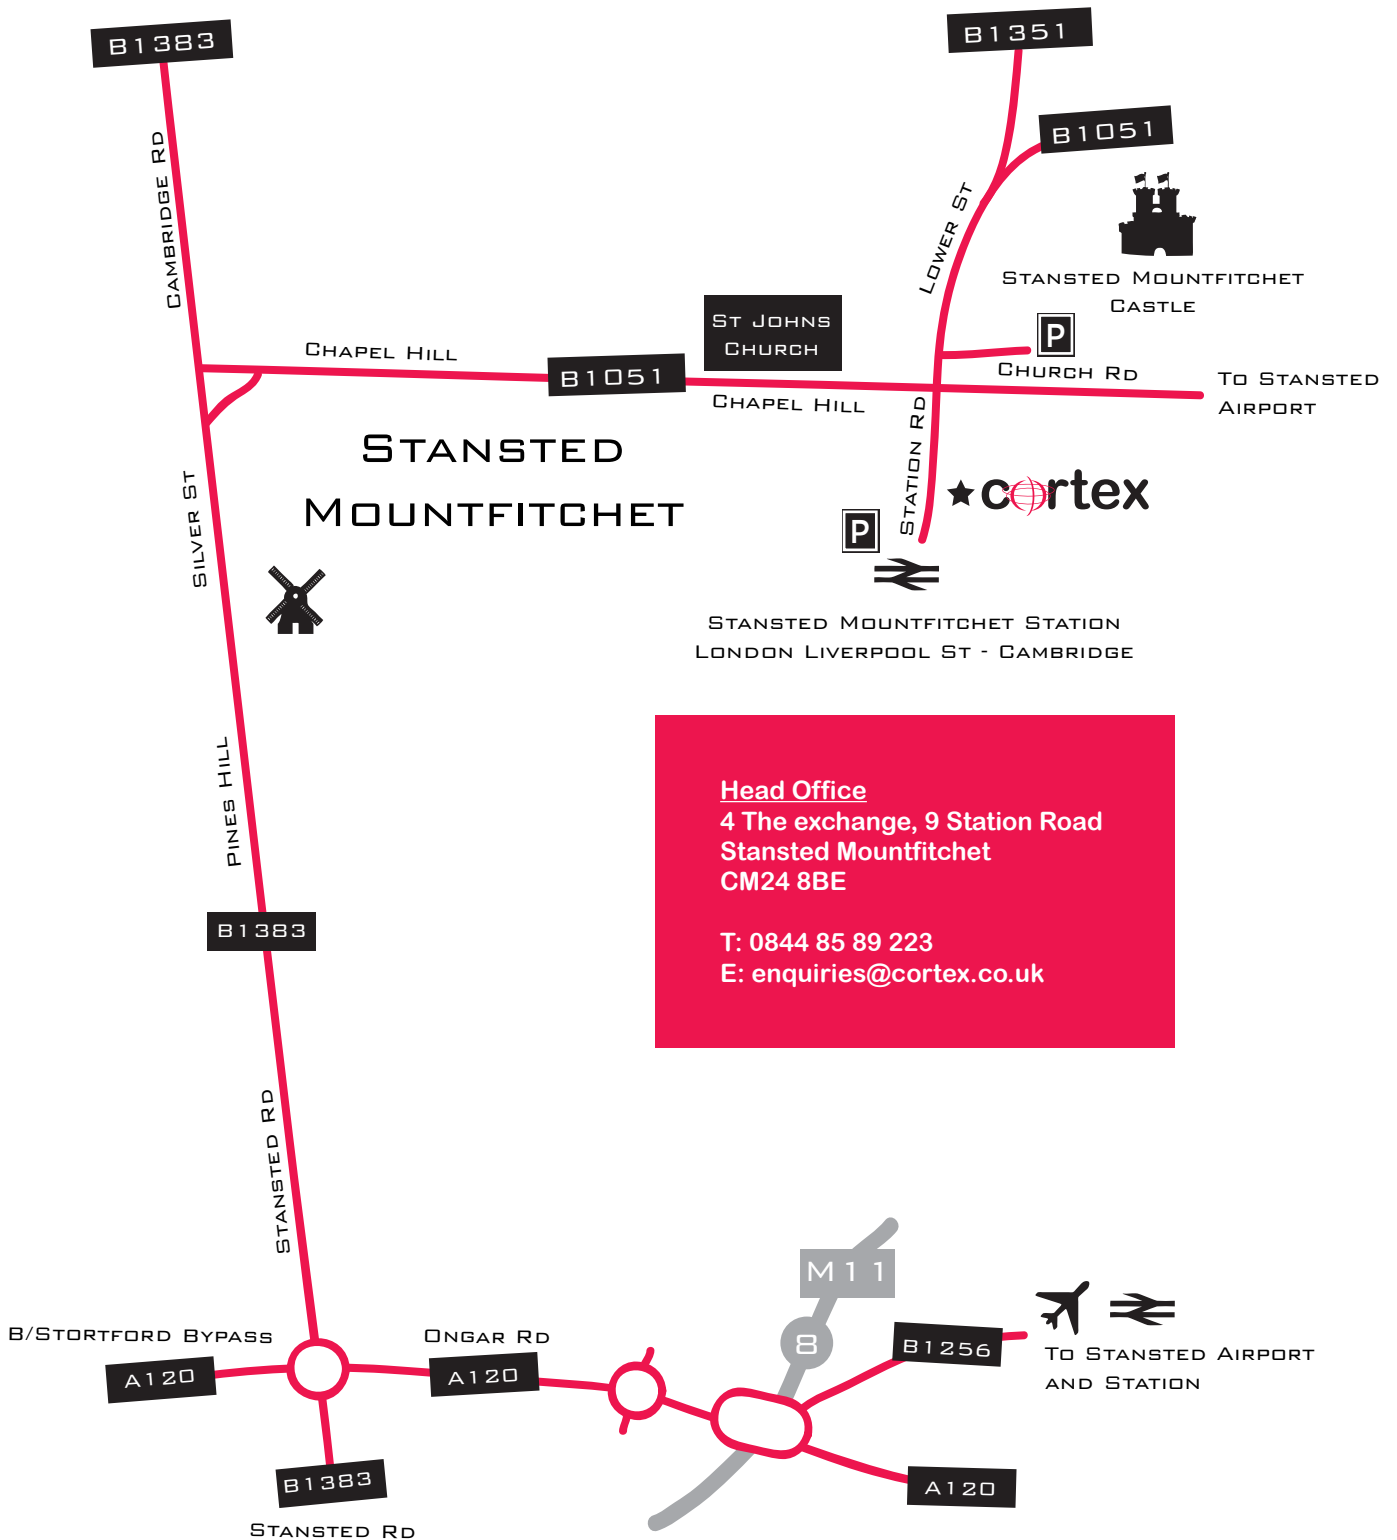

cortex

We look forward to meeting you...

We're only 10 minutes from the M11/Stansted Airport, and only 5.8 seconds (approx!) from the nearest train station!